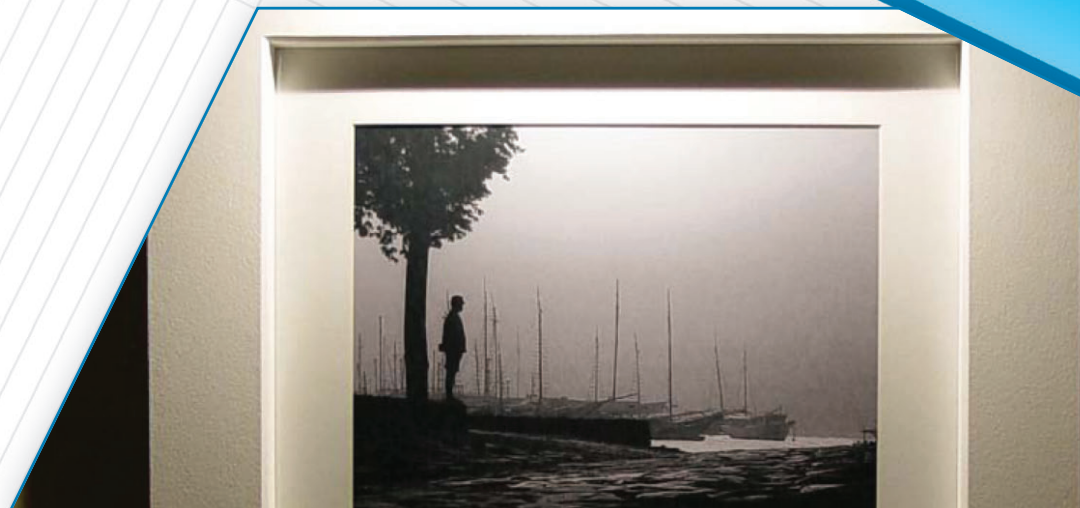

TOTALLY
GLASS

FOR MORE INFORMATION

EMAIL SALES@TOTALLY-GLASS.CO.UK

WEB TOTALLY-GLASS.CO.UK

TEGLA® Classic

Your art will set the scene.

Single or double sided fine structured float glass for pictures that reduces unwanted glare and provides neutral colour rendition.

No reflection imaging

TEGLA® Classic has a fine structured anti-glare surface that allows graphics, etching, watercolour or photo posters to appear clear and crisp while preventing unwanted reflections.

Absolutely neutral colour

Our proprietary etching process guarantees that TEGLA® Classic picture glass produces absolute neutral colour regardless of the angle you look at the artwork.

Durable resistance